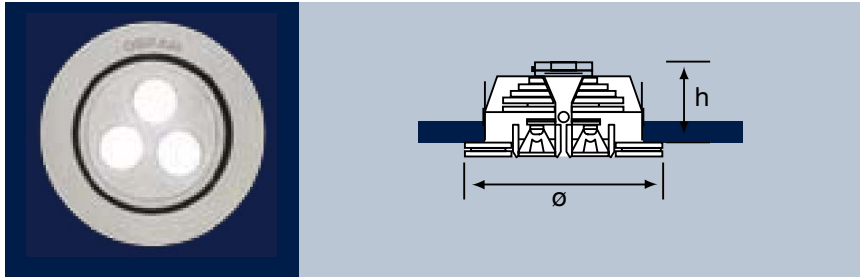

TECHNICAL DATA

Product reference

COLOR

DRAGONPOINT® VARIO KIT 3 LED

2 x 3 LED - 854 - L30°	4008321 291547	Grey/Aluminium	White/5400 K
2 x 3 LED - 854 - L12°	4008321 291516	Grey/Aluminium	White/5400 K

Product reference

DRAGONPOINT® VARIO KIT 3 LED

2 x 3 LED - 854 - L30°	3,6	30°	69	80	32,20	4x1
2 x 3 LED - 854 - L12°	3,6	12°	69	80	32,20	4x1

Product reference

COLOR

DRAGONPOINT® VARIO KIT 1 LED

3 x 1 LED - 854 - L30°	4008321 291455	Grey/Aluminium	White/5400 K
3 x 1 LED - 854 - L12°	4008321 291578	Grey/Aluminium	White/5400 K

Product reference

DRAGONPOINT® VARIO KIT 1 LED

3 x 1 LED - 854 - L30°	1,2	30°	44	52	16	4x1
3 x 1 LED - 854 - L12°	1,2	12°	44	52	16	4x1