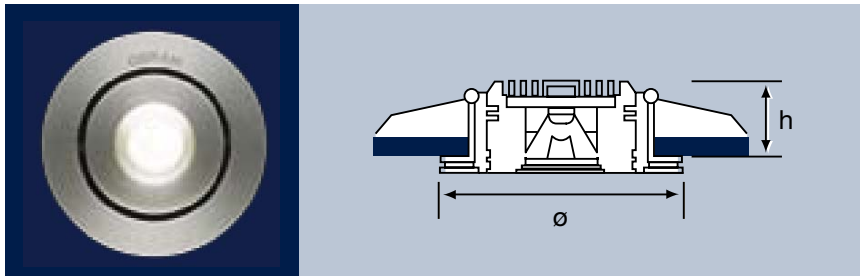

TECHNICAL DATA

Product reference

COLOR

DRAGONPOINT® VARIO KIT 3 LED

2 x 3 LED - 854 - L30°	4008321 291547	Grey/Aluminium	White/5400 K
2 x 3 LED - 854 - L12°	4008321 291516	Grey/Aluminium	White/5400 K

Product reference

DRAGONPOINT® VARIO KIT 3 LED

2 x 3 LED - 854 - L30°	3,6	30°	69	80	32,20	4x1
2 x 3 LED - 854 - L12°	3,6	12°	69	80	32,20	4x1

Product reference

COLOR

DRAGONPOINT® VARIO KIT 1 LED

3 x 1 LED - 854 - L30°	4008321 291455	Grey/Aluminium	White/5400 K
3 x 1 LED - 854 - L12°	4008321 291578	Grey/Aluminium	White/5400 K