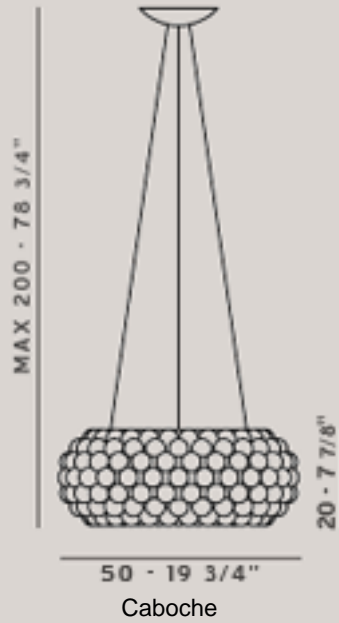

CABOCHE, design Patricia Urquiola /Eliana Gerotto,

Versions: Suspension

Color variations:

Trasparente

Bulb info:

Caboche: Alogena 1x200 Watt R7s

Certifications: