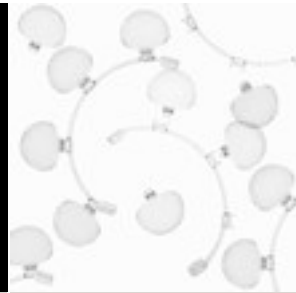

CABOCHE, design Patricia Urquiola /Eliana Gerotto,

Versions: Suspension

Color variations:

Trasparente

Bulb info:

Caboche: Alogena 1x200 Watt R7s

Certifications: