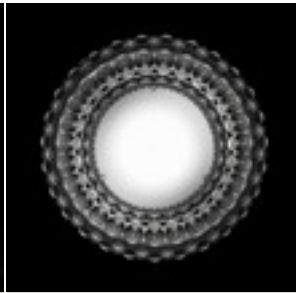

CABOCHE, design Patricia Urquiola /Eliana Gerotto,

Versions: Suspension

Color variations:

Trasparente

Bulb info:

Caboche: Alogena 1x200 Watt R7s

Certifications: