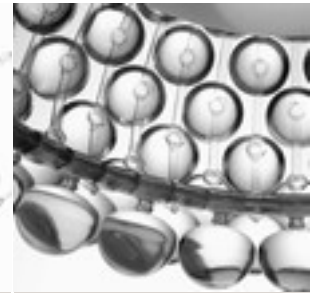

CABOCHE, design Patricia Urquiola /Eliana Gerotto,

Versions: Suspension

Color variations:

Trasparente

Bulb info:

Caboche: Alogena 1x200 Watt R7s

Certifications: